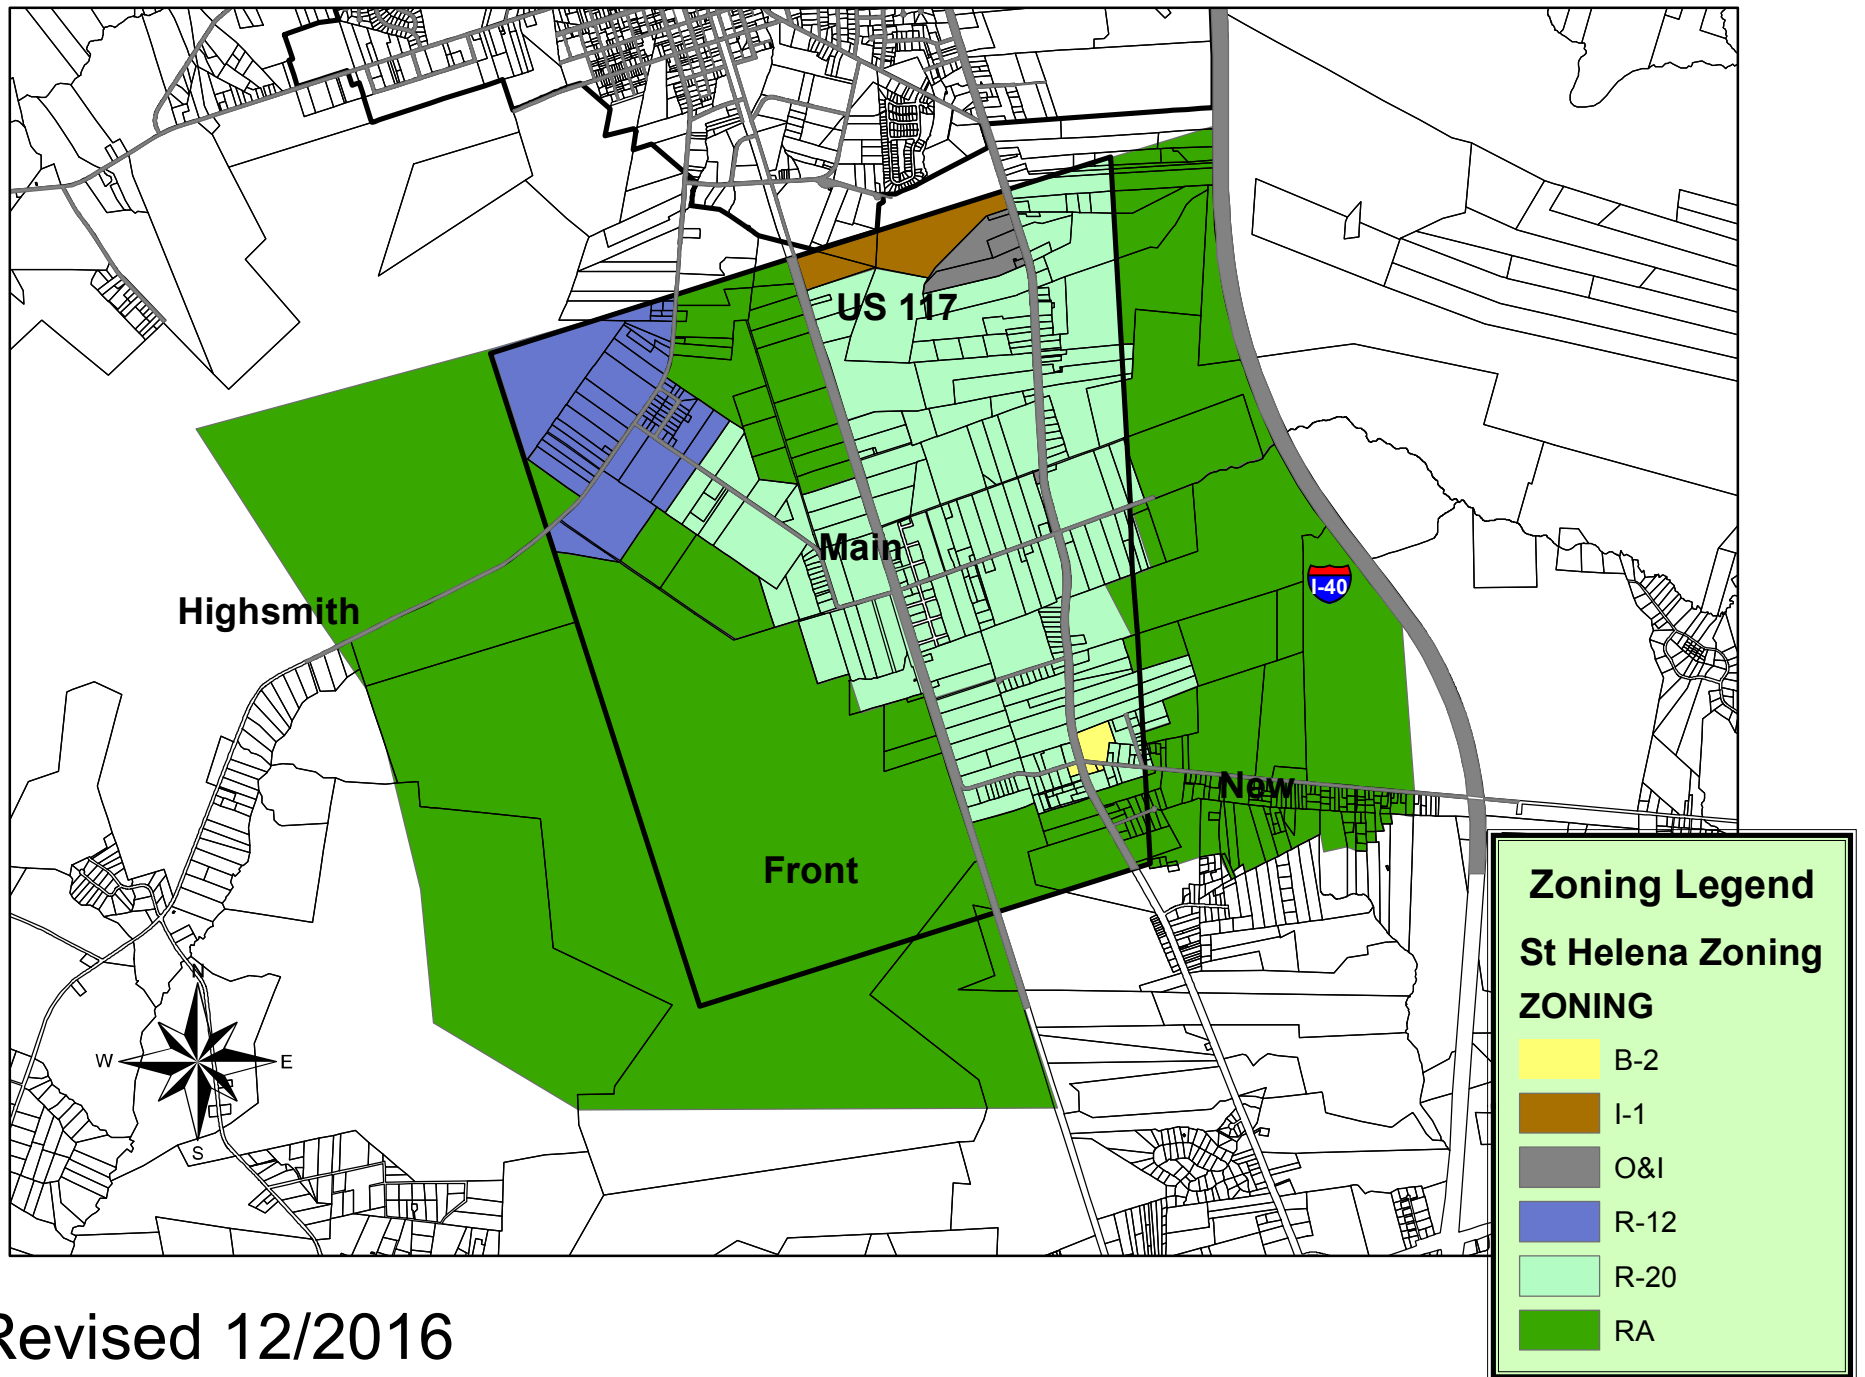

Village of St. Helena Zoning Map 12/2016

Revised 12/2016